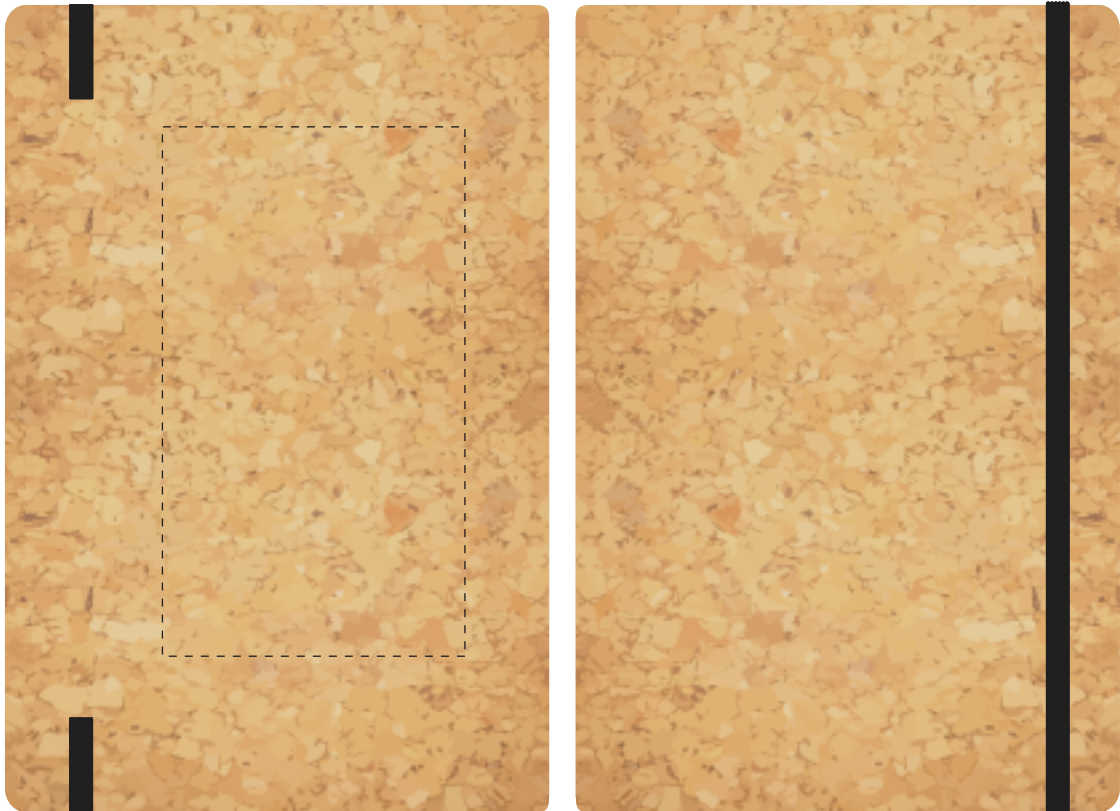

Your Ref:	Quantity:	Product Code: QS1545
Our Ref:	Version: 1	Product Colour:

PRINTING CONCERNS:**PRODUCT INFO: DUE TO THE NATURE OF THE PRODUCT THE PRINT POSITION MAY VARY BY 2 - 3 MM**

We stock this item in the following colours

PANTONE REFERENCE(S)

● BLACK

Please note, cork is a natural/porous material and print finish, especially fine detail logos and digital photography, will be affected by natural surface breaks

ARTWORK SCALE 50%

Product Image for visualisation
- colours may vary

- CENTRED TO PRINT AREA
- CENTRED TO NOTEBOOK

**** We would recommend black print for this product - Other colours may appear patchy ****

The dashed line is to demonstrate print area and will not appear on your printed item